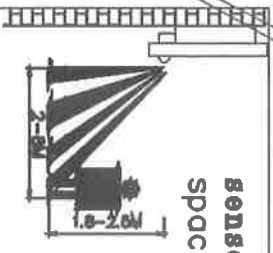

GLOBO

LIGHTING

3156S

WALL

sensor space

sensor time:
min: 7 second
max: 5 minute

230V AC 50HZ
E27 MAX 60W

www.globo-lighting.com