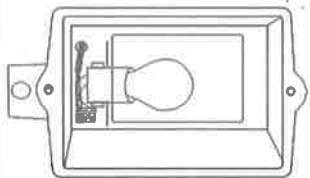

GLOBO

LIGHTING

3156S

WALL

sensor space

sensor time:
min: 7 second
max: 5 minute

230V AC 50HZ
E27 MAX 60W

www.globo-lighting.com