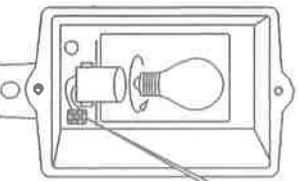

GLOBO

LIGHTING

3156S

WALL

sensor space

sensor time:
min: 7 second
max: 5 minute

230V AC 50HZ
E27 MAX 60W

www.globo-lighting.com