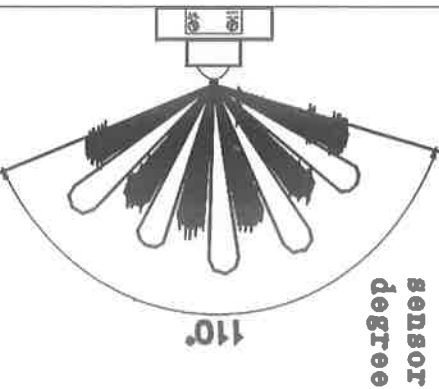

GLOBO

LIGHTING

3156S

WALL

sensor space

sensor time:
min: 7 second
max: 5 minute

230V AC 50HZ
E27 MAX 60W

www.globo-lighting.com