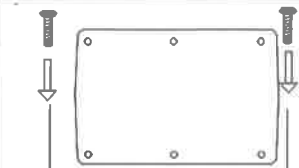

GLOBO

LIGHTING

3156S

WALL

sensor space

sensor time:
min: 7 second
max: 5 minute

230V AC 50HZ
E27 MAX 60W

www.globo-lighting.com