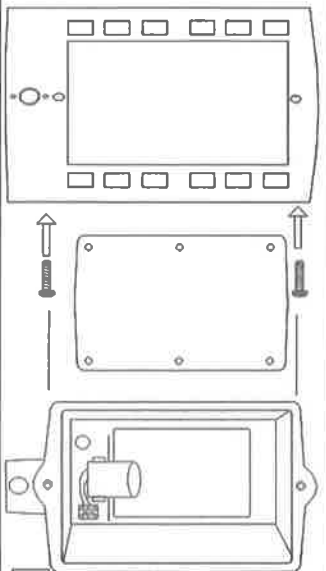

GLOBO

LIGHTING

3156S

WALL

sensor space

sensor time:
min: 7 second
max: 5 minute

230V AC 50HZ
E27 MAX 60W

www.globo-lighting.com