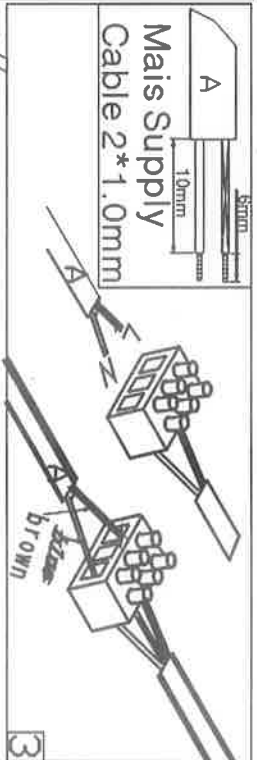

GLOBO

LIGHTING

3156S

WALL

sensor space

sensor time:
min: 7 second
max: 5 minute

230V AC 50HZ
E27 MAX 60W

www.globo-lighting.com