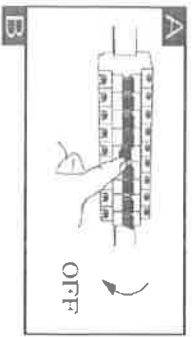

GLOBO

LIGHTING

3156S

WALL

sensor space

sensor time:
min: 7 second
max: 5 minute

230V AC 50HZ
E27 MAX 60W

www.globo-lighting.com