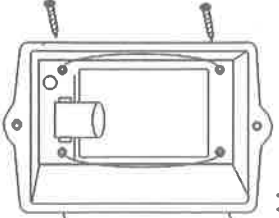

GLOBO

LIGHTING

3156S

WALL

sensor space

sensor time:
min: 7 second
max: 5 minute

230V AC 50HZ
E27 MAX 60W

www.globo-lighting.com