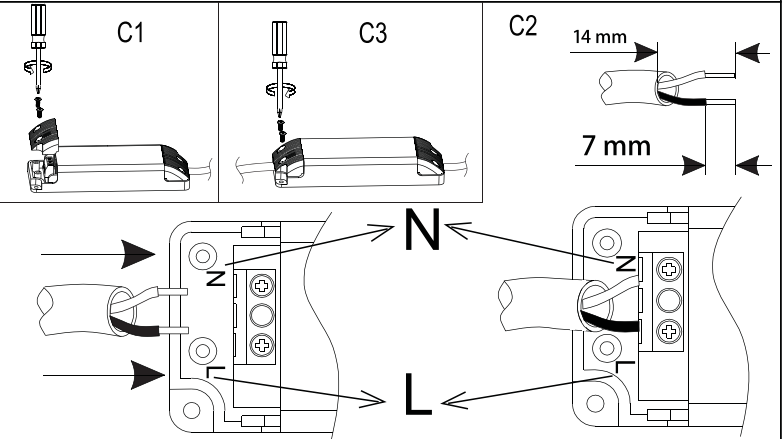

EGLO

LED panel light

Art.-Nr.: 94523/94525

A

B

C

D

E