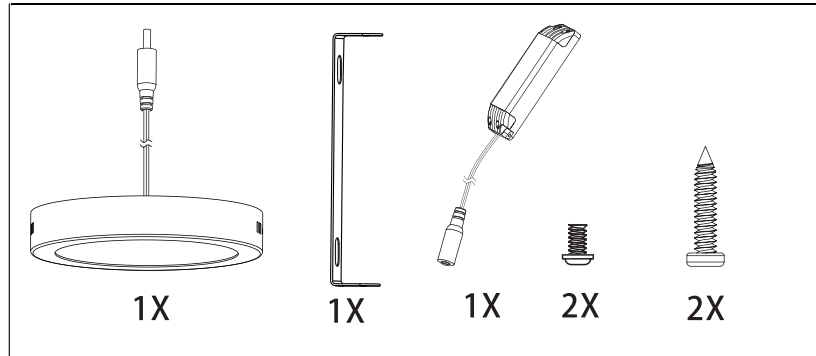

EGLO

LED panel light

Art.-Nr.: 94523/94525

A

B

C

D

E